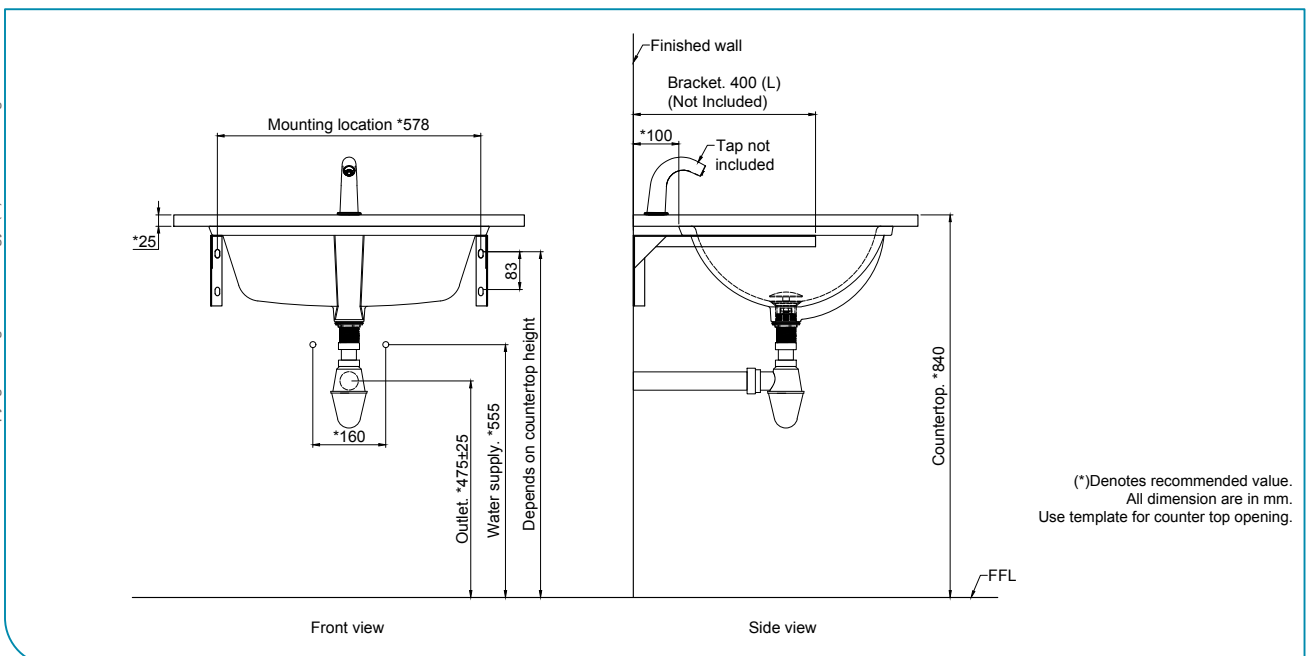

INSTALLATION DETAILS

Copyright © Rigel Technology (S) Pte Ltd All rights reserved.