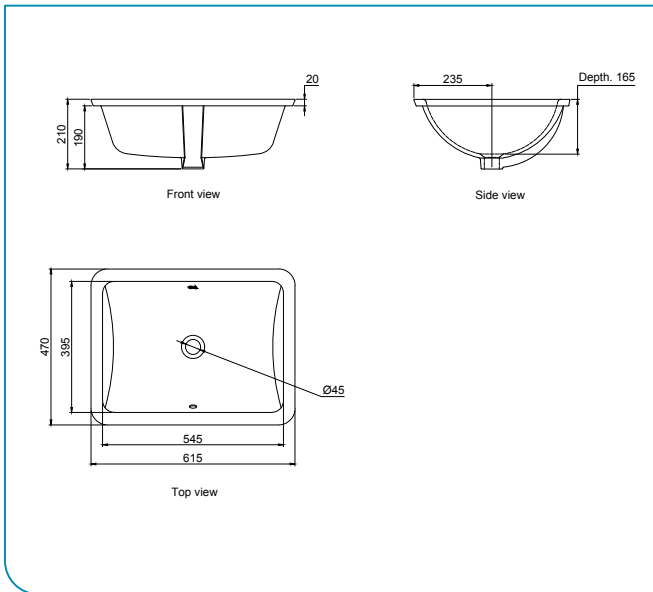

Undercounter Lavatory

PRODUCT FEATURES

- High gloss surface finishing
- Easy to clean surface profile

PRODUCT SPECIFICATIONS

- Dimension : 615 (L) x 470 (W) x 210 (H) mm
- Material : Vitreous China

TECHNICAL DRAWING